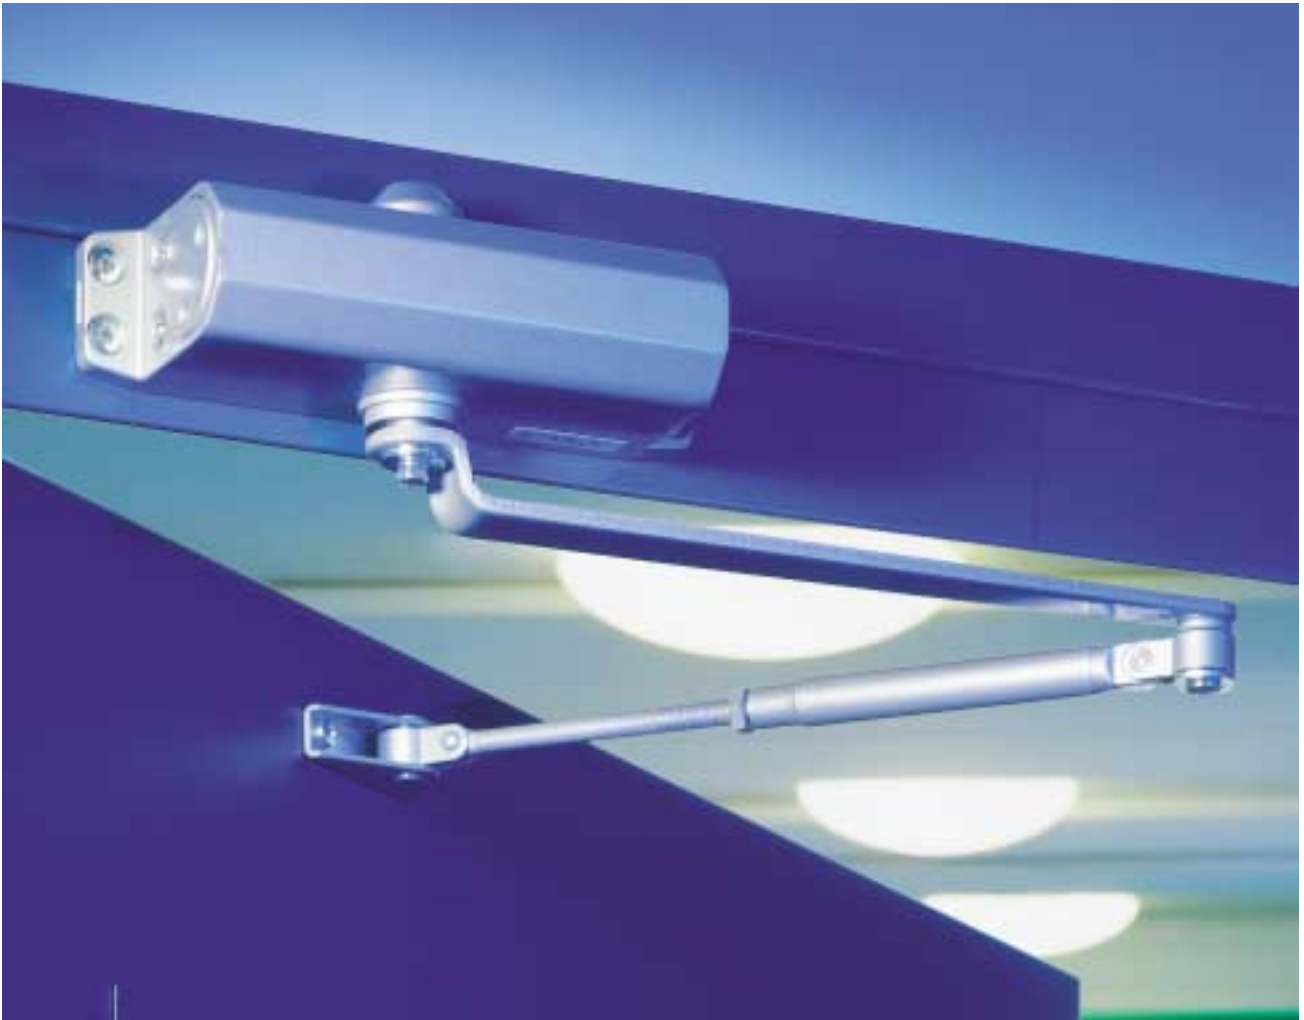

ABLOY® MINI 79 12 DOOR CLOSERS FOR INTERIOR DOORS

PACKAGE

Complete door closer with standard arm,
drilling template and screws.

- Tested to 500 000 opening/closing cycles
- Non handed
- Closing force according to EN1154/Class 2
- Maximum opening angle 180° depending on the door construction
- Adjustable closing and latching speed
- Maximum door weight 40 kg and width 850 mm
- Can be installed either to frame or door leaf
- Die-cast aluminium body
- One basic colour: Silver