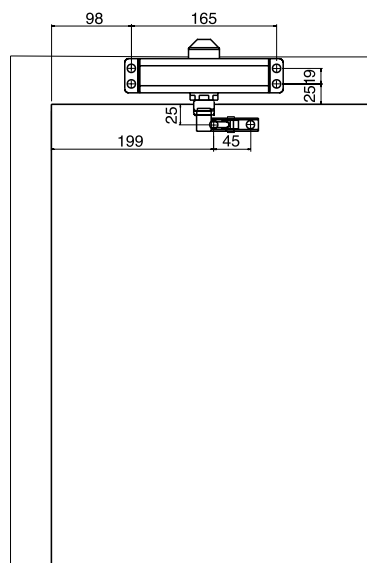

Abloy Oy
Wahlforsinkatu 20
P.O. Box 108
FIN-80101 JOENSUU
FINLAND
Tel. +358 13 2501
Fax +358 13 250 2209