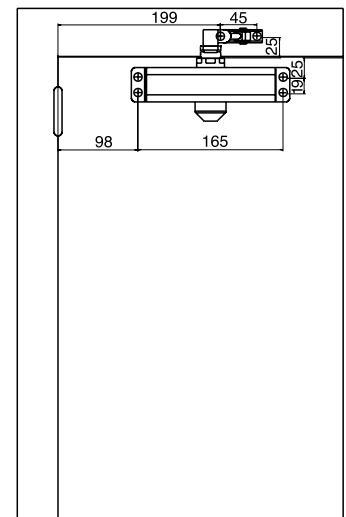

Abloy Oy
Wahlforsinkatu 20
P.O. Box 108
FIN-80101 JOENSUU
FINLAND
Tel. +358 13 2501
Fax +358 13 250 2209