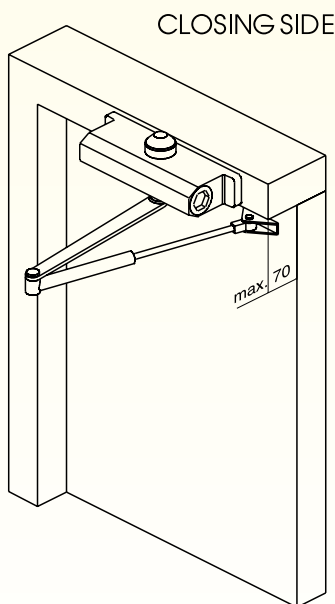

ABLOY® MINI 79 12 DOOR CLOSERS FOR INTERIOR DOORS

PACKAGE

Complete door closer with standard arm,
drilling template and screws.

- Tested to 500 000 opening/closing cycles
- Non handed
- Closing force according to EN1154/Class 2
- Maximum opening angle 180° depending on the door construction
- Adjustable closing and latching speed
- Maximum door weight 40 kg and width 850 mm
- Can be installed either to frame or door leaf
- Die-cast aluminium body
- One basic colour: Silver

ADJUSTMENT

Closing and latching speed are quickly adjusted to suit your individual need by rotating the two speed control valves.

Latching speed

Closing speed

Abloy Oy
Wahlforsinkatu 20
P.O. Box 108
FIN-80101 JOENSUU
FINLAND
Tel. +358 13 2501
Fax +358 13 250 2209