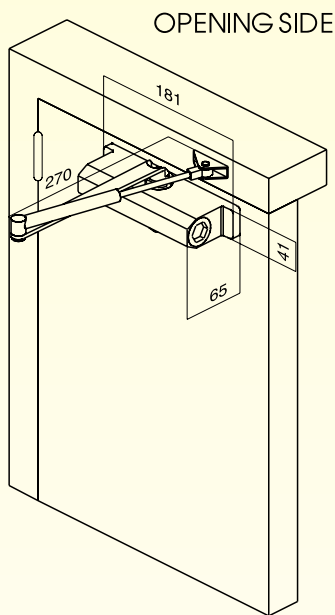

ABLOY® MINI 79 12 DOOR CLOSERS FOR INTERIOR DOORS

PACKAGE

Complete door closer with standard arm,
drilling template and screws.

- Tested to 500 000 opening/closing cycles
- Non handed
- Closing force according to EN1154/Class 2
- Maximum opening angle 180° depending on the door construction
- Adjustable closing and latching speed
- Maximum door weight 40 kg and width 850 mm
- Can be installed either to frame or door leaf
- Die-cast aluminium body
- One basic colour: Silver